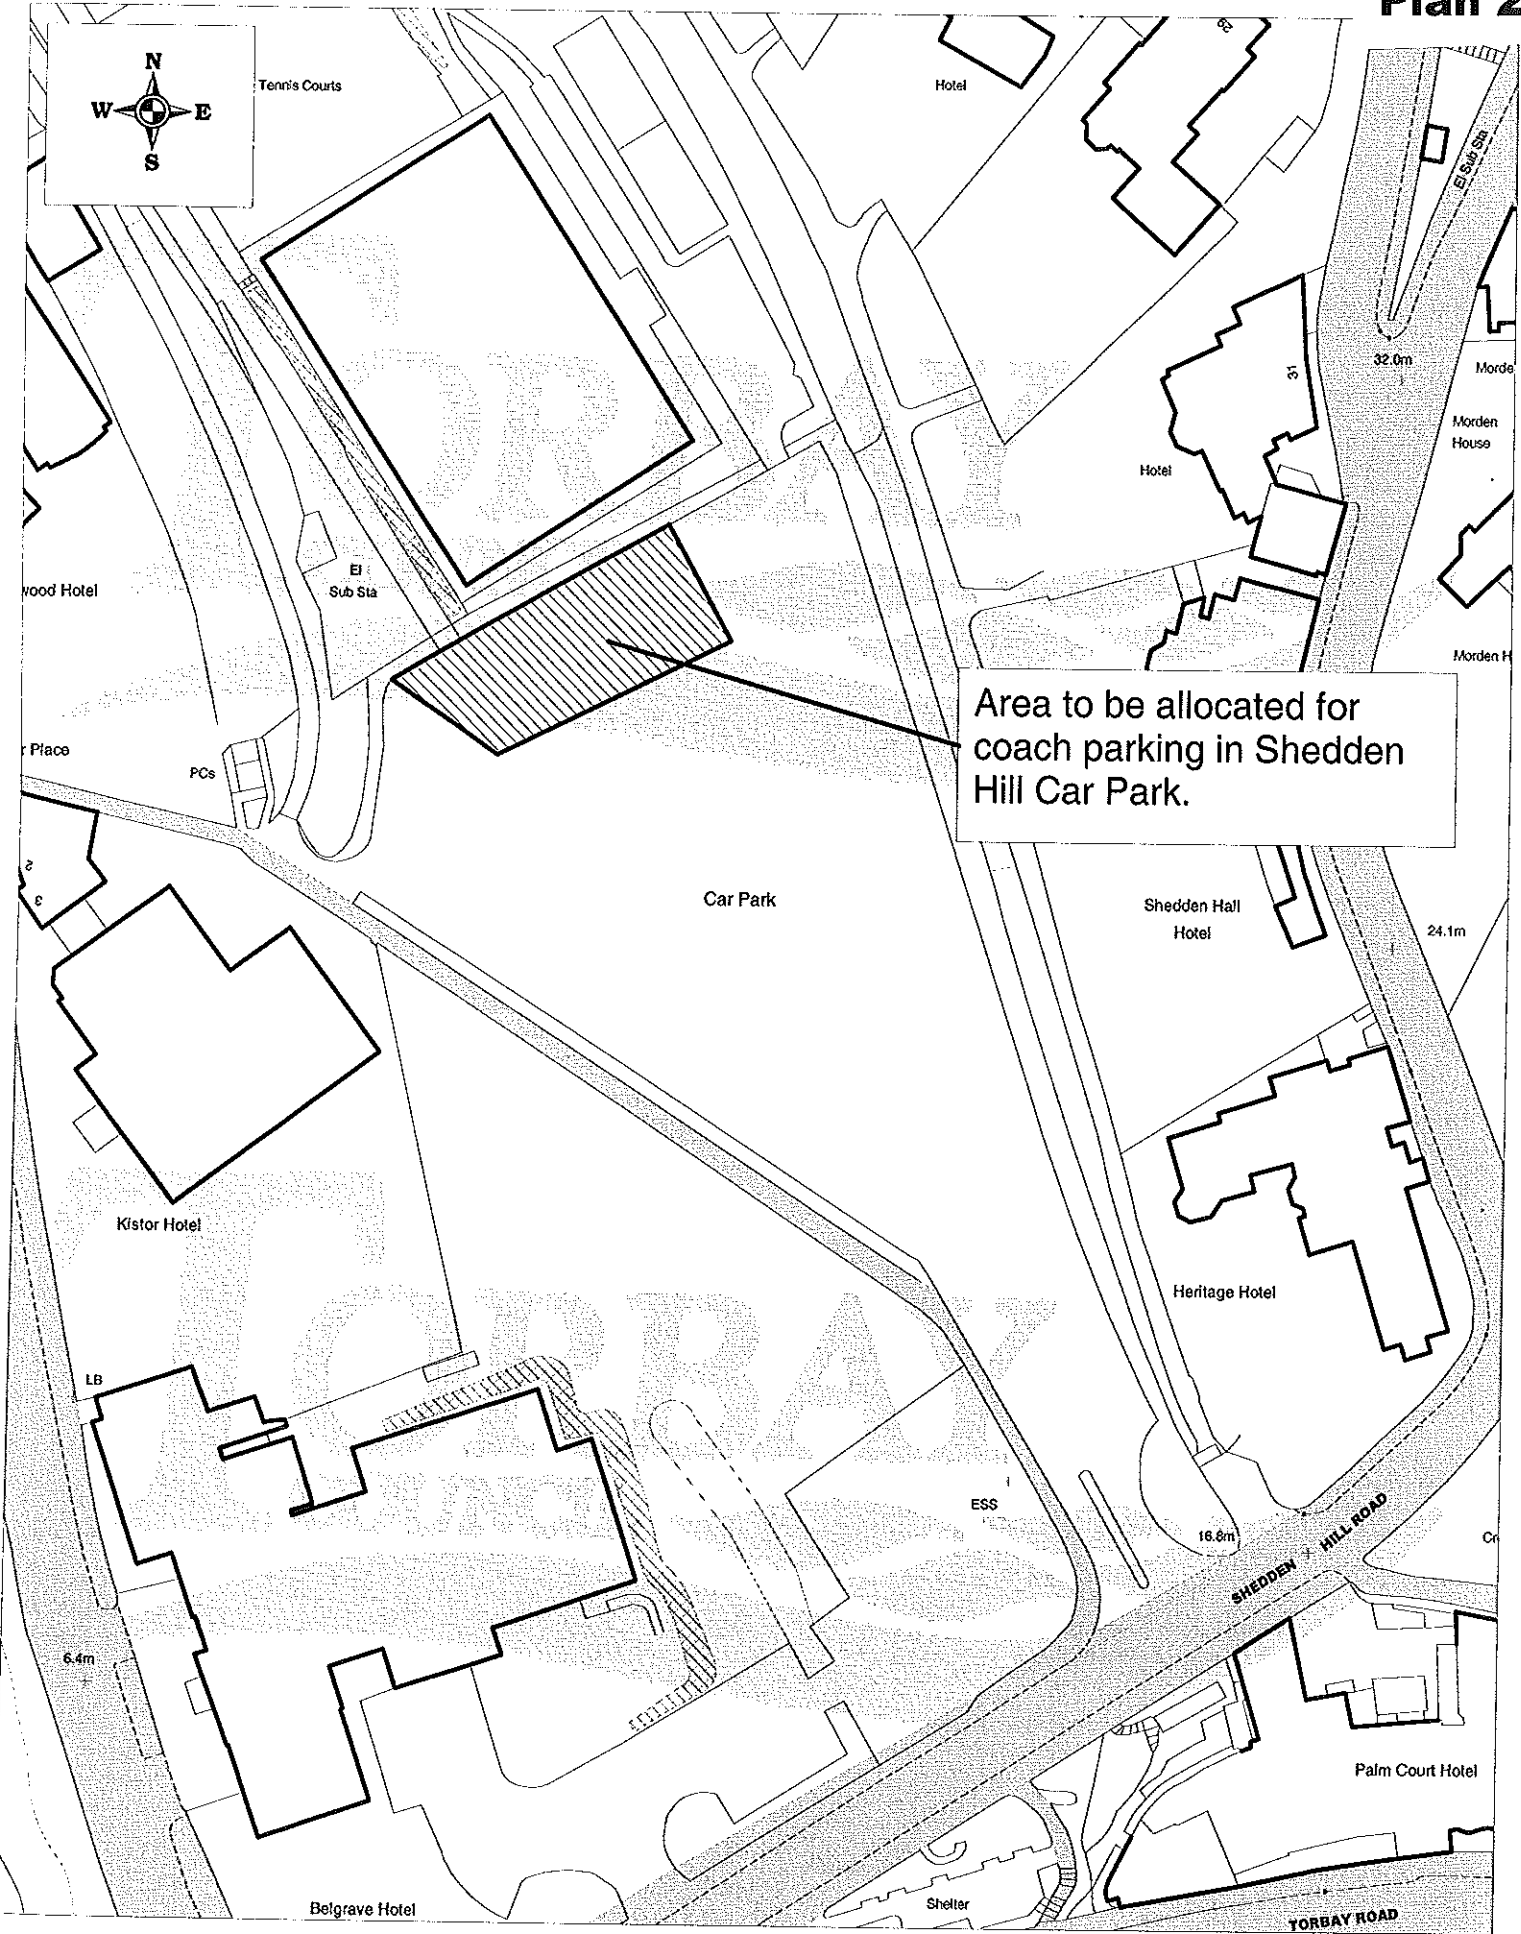

Broadsands Car Park
Paignton

1:1000 scale

Reproduced from the Ordnance Survey mapping with the permission of the Controller of HMSO. (c) Crown Copyright. Unauthorised reproduction infringes crown copyright and may lead to prosecution or civil proceedings. Torbay Council LA079782

1:1000 scale

Shedden Hill Car Park Torquay

Reproduced from the Ordnance Survey mapping with the permission of the Controller of HMSO. (c) Crown Copyright.
Unauthorised reproduction infringes crown copyright and may lead to prosecution or civil proceedings. Torbay Council LA079782